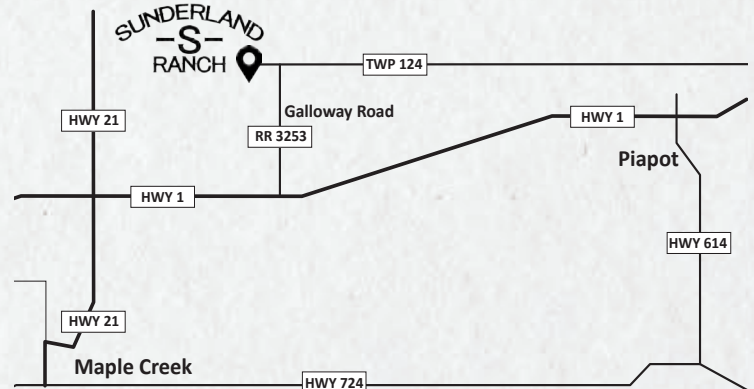

(50.01745929897807, -109.38389454585925)