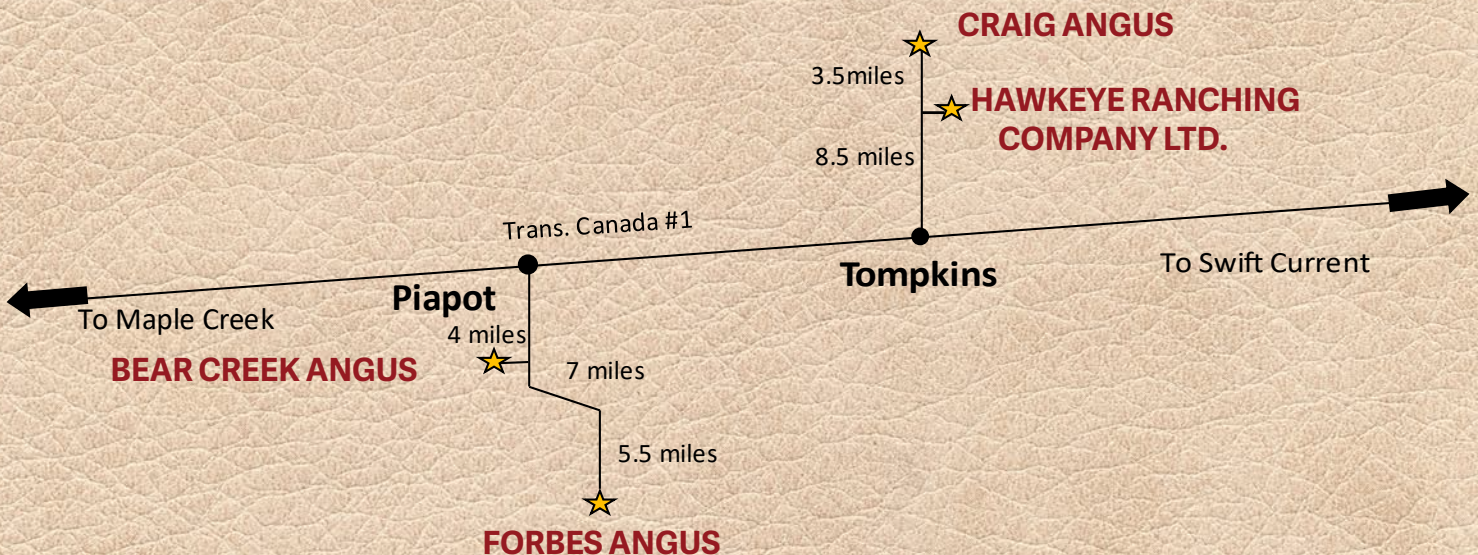

HAWKEYE RANCHING COMPANY LTD.

Leif & Melissa Brost
Tompkins, SK
H: 306-622-2632
C: 403-928-5893
E: leif_brost@hotmail.com
www.hawkeyeranching.com

CRAIG ANGUS

On behalf of everyone at Craig Angus, we welcome you to the 26th Top Cut Bull Sale.