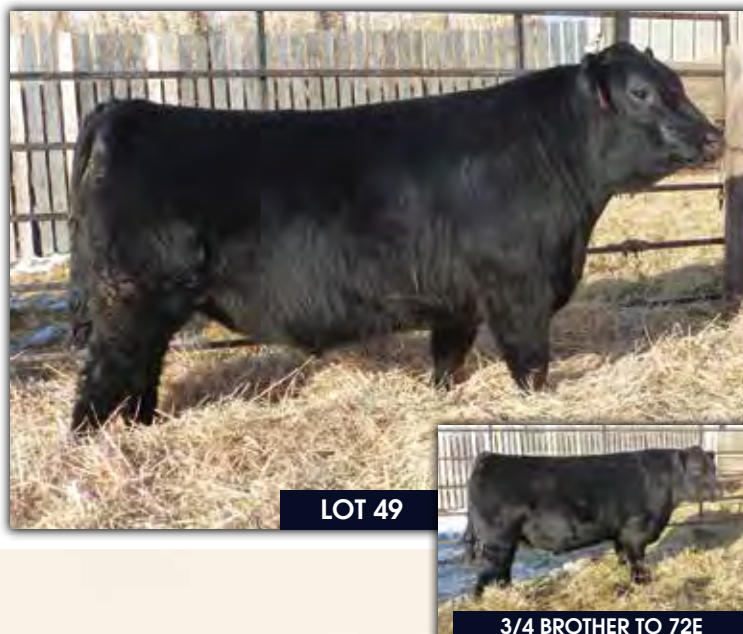

BW	ADJ WW	ADJ YW	BW	WW	YW	Milk	TM	CE	MCE
86 lbs.	789 lbs.	N/A	5.0	59	100	16	44	-2.5	44

Edwards Regard 72E covers all the bases; low birth weight, lots of muscle shape, nice structure and quiet. He is a 3/4 brother to my last years \$13 000 high seller.