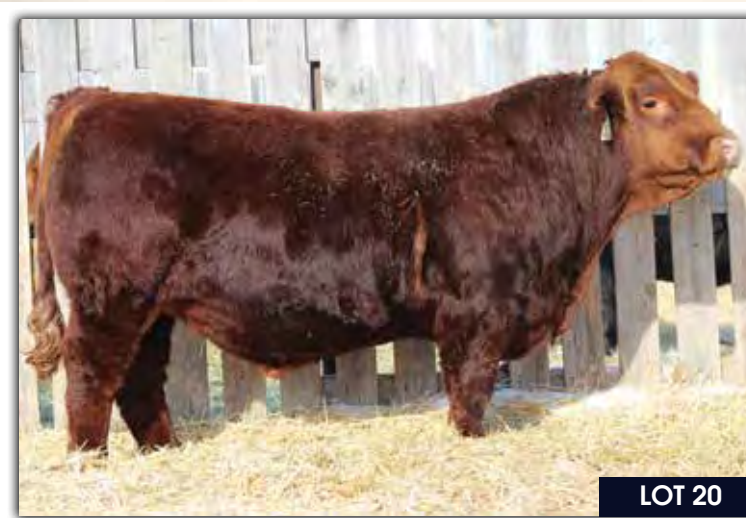

LOT

20

Purebred

BJL Mr 107E

Homo Polled PG1227843 B JL 107E January 21, 2017

LFE BS LEWIS 322U
MRL TO THE MAX 70Z
MRL MISS 477U

CNS DREAM ON L186
SHAWACRES DREAMLADY 29U
SHAWACRES STACIE 16S

R PLUS BLACKEDGE
LFE BS MS ARNOLD 135S
KOP STOCKMAN 134S
MRL MISS 863S
NICHOLS BLK DESTINY G151
CNS SHEEZA DREAM K107W
LCHMN BODYBUILDER 7303F
LAZY H HONEY 35H

BW	ADJ WW	ADJ YW	CE	BW	WW	YW	Milk	MCE	MWWT
102 lbs.	930 lbs.	1381 lbs.	7.3	3.7	62.3	87.6	24.1	4.0	55.2

Homo Polled. A real dark cherry red, moderate framed Max son. He's deep bodied, wide topped, big nutted and sound. His dam is a moderate framed, good milking, black baldy cow that does a good job for us every year. 107E is one of the younger bulls in the pen but that didn't hurt him any, look at his 205 day weight.