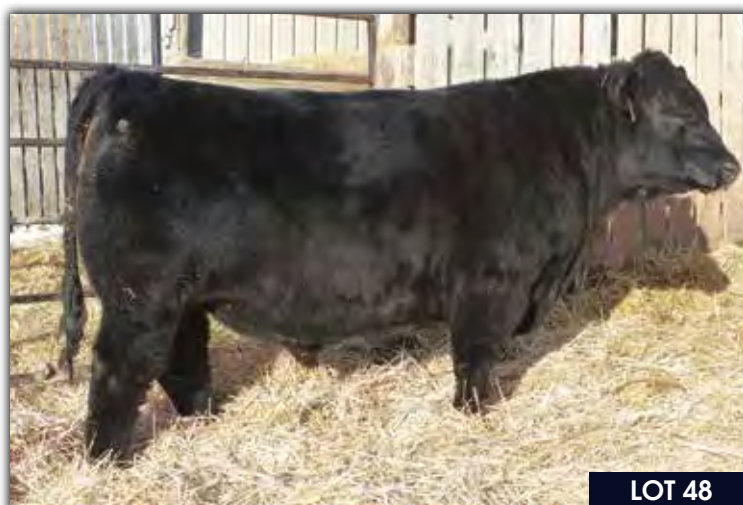

BW	ADJ WW	ADJ YW	BW	WW	YW	Milk	TM	CE	MCE
82 lbs.	828 lbs.	N/A	3.5	2.6	48	83	27	8.5	51

Edwards Tour of Duty 24E has come on leaps and bounds since weaning. He is long bodied, square hipped, thick haired and nice fronted. He has excellent feet and legs and is very fluid in his movement. Look for him to be one of the best bulls come sale day.