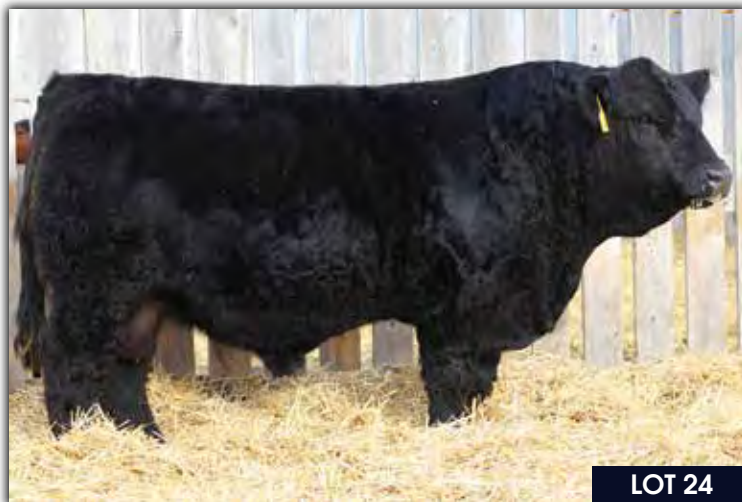

SVF STEEL FORCE S701

LAZY H BURN BABY BURNR34

TNT GUNNER N208

SHAWACRES STACIE 16S

BW	ADJ WW	ADJ YW	CE	BW	WW	YW	Milk	MCE	MWWT
82 lbs.	890 lbs.	1503 lbs.	12.3	2.8	70.8	107.2	22.9	9.2	58.2

Homo Polled. The only black baldy that we have on offer sale day and is he a good one. A lower birth weight, power house of a bull with the money strip. 36E is awesome haired, smooth made, super long bodied, wide topped, big hiped and good moving. He came small and all he did was grow. His dam is turning out to be one of the top end cows at a very young age. She is a moderate black blaze faced, deep bodied, long spined, wide based cow, that is structurally correct, super clean fronted, with a tremendously beautiful udder under her. 36E's grand dam is one of our top producing cows as she has had several heifers that have all been retained in the herd and are making their mark as top end producing females.