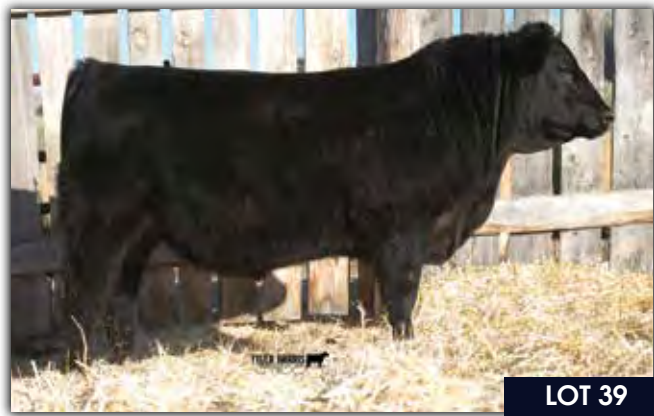

LOT 38

LOT 39

LOT

39

Purebred
Black Angus

S A V 8180 TRAVELER 004
S A V 004 DENSITY 4336
S A V MAY 7238
BROCKHILL PROPHECY 4P
SOO LINE BLACK BEAUTY 8032
LEELA BLACK BEAUTY 6R

HALL'S Density 32E

Polled 2012978 BPH 32E February 26, 2017

SITZ TRAVELER 8180
BOYD FOREVER LADY 8003
LEACHMAN RIGHT TIME
S A R PROSPECTOR MAY 9124
G A R GRID MAKER
EASTONDALE BLACKBIRD 4'01
KBJ ROGUES BOY 840N
KBJ BLACK BEAUTY 586N

BW	ACT WW	Dec 27 WT	PE	BW	WW	YW	Milk	TM	CE	MCE
88 lbs.	575 lbs.	1000 lbs.		1.3	38	58	19	38	7.0	7.5

32E is typical of the Density sons we have on offer. Smooth made, big ribbed, moderate framed in a neat package.