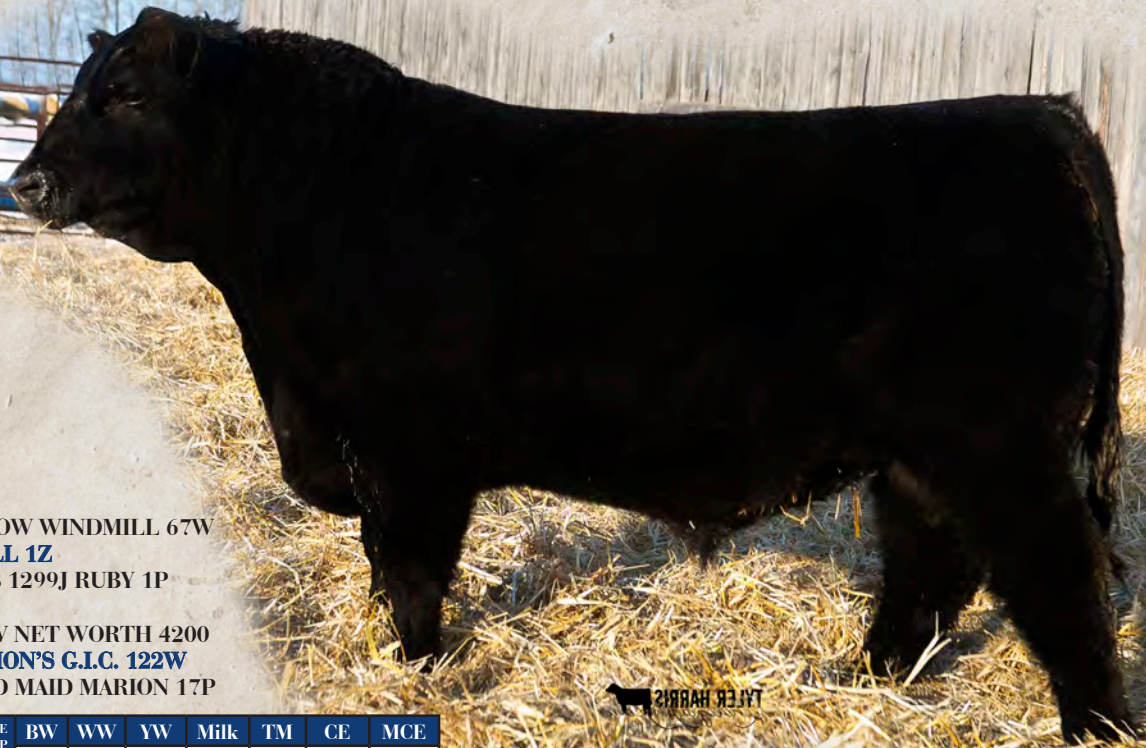

60

DFCC 1Z EL JUNIOR 60E

1975482

DFCC 60E

05/02/2017

K-COW WINDMILL 67W

K-COW WINDMILL 1Z

DXB 1299J RUBY 1P

S A V NET WORTH 4200

HAWKE NW MARION'S G.I.C. 122W

J P D MAID MARION 17P

BW	Sept 28 WT	E P D	BW	WW	YW	Milk	TM	CE	MCE
91	840		4.2	40	71	24	44	0.0	7.0

DFCC 1Z EL JUNIOR 60E is member of our CWA Pen of Bulls. He will be one of the last K-COW sons to sell. As you see in this years and previous sale offerings, 1Z has sired outstanding progeny consistently and this bull is no different. This stout individual will impress you!

71