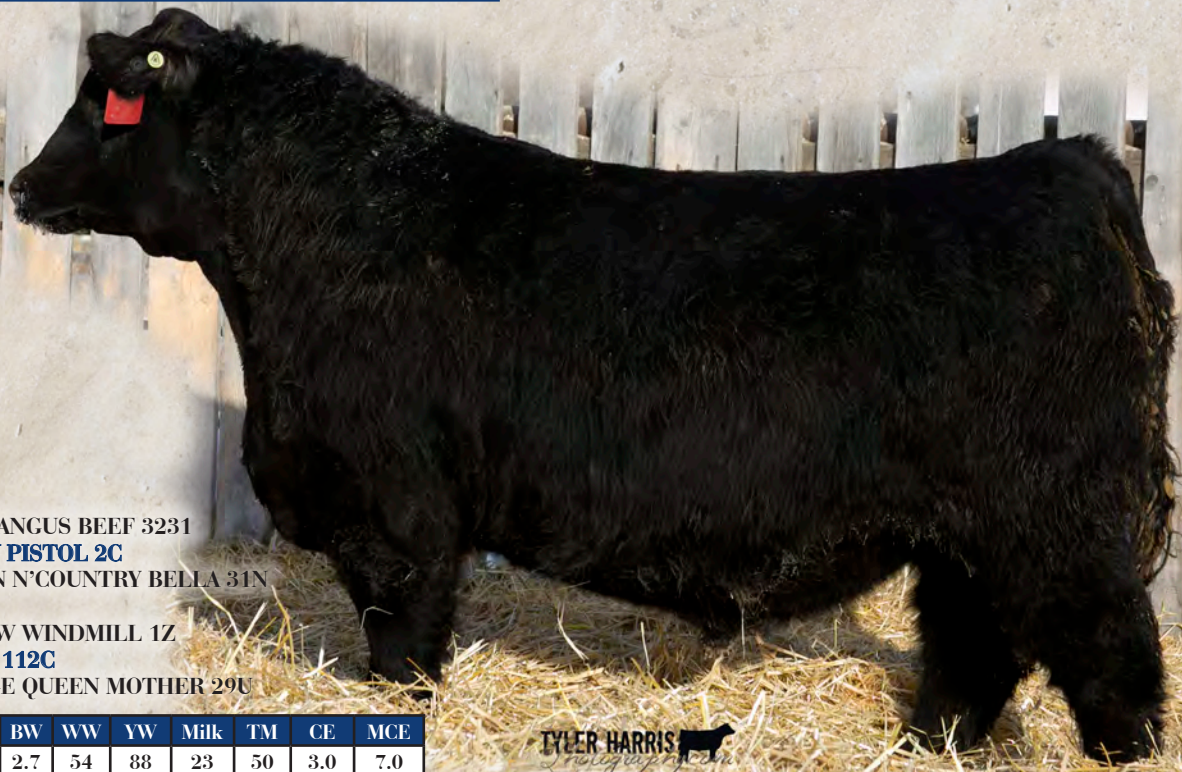

CUDLOBE MIDLAND 21R

LODGE DUCHESS 51Y

LODGE DUCHESS 1J

BW	Sept 28 WT	E P D	BW	WW	YW	Milk	TM	CE	MCE
84	710		1.3	27	47	18	32	5.0	10.0

18E has length, hair and muscle. These SIX MILE sons reflect the sire's name as they are very complete.