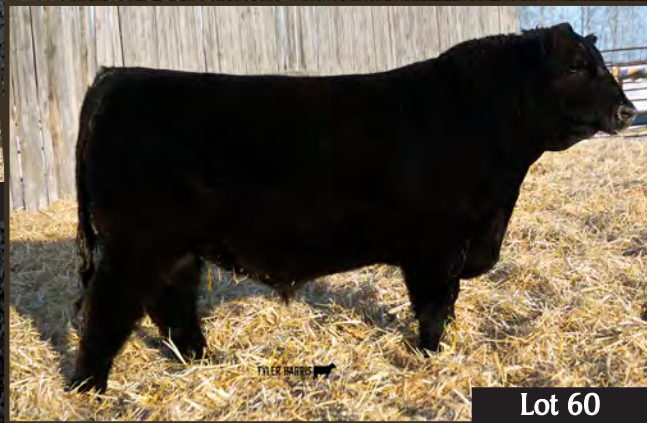

Return Undeliverable
Canadian Addresses to:
Double 'F' Cattle Co.
Box 50
Parkside, SK S0J 2A0

Lot 60

SEE YOU AT THE SALE **March 29**

Created by Today's Publishing