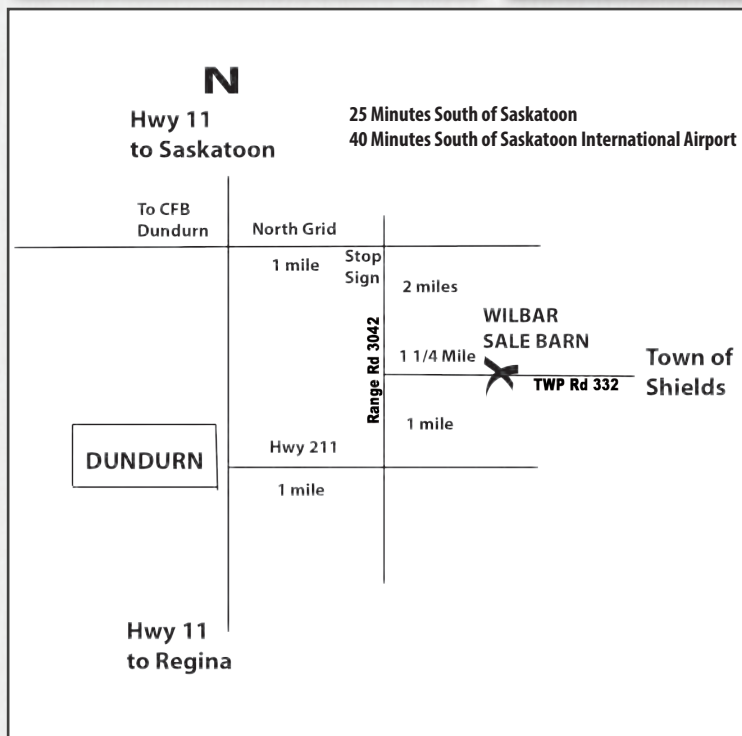

Each animal becomes the risk of the purchaser at the point of sale.

Wilbar Cattle Co. reserves the right to collect semen on any bull for in-herd use only, at the seller's expense and buyer's convenience.

Scrotal circumference, ultrasound data and current weights will be available sale day.

All bulls will be semen tested and fully guaranteed. Bulls may remain at Wilbar Cattle Co. until May 1, 2020.

Bulls will be delivered to your yard or central points in Western Canada.

Wilbar Cattle will also provide assistance with trucking to Eastern Canada and the U.S.

All heifers will be palpated for breeding soundness.

Please make arrangements to pick up heifers before April 1, 2020.

Liabilities

All persons attend the sale at their own risk. The sellers, facility owner and sale staff assume no liability, legal or otherwise for any accidents that occur.

Pedigree Estimates

Pedigree Estimates (PE) are created on the projected mating of the animal's sire and dam based on averages of the two, creating estimated values that do not hold the same accuracy of actual EPDs issued from the association and should be used as such.

Glossary

BW	Birth Weight
AWW	Adjusted Weaning Weight
AOD	Age Of Dam

Calving Ease Scores (CES)

- ★★★ Recommended for use on heifers for little to no assistance on normal births
- ★★ Recommended for use on larger heifers for minimal assistance on normal births
- ★ Recommended for use on cows

AVERAGE BLACK ANGUS EPDS

BW	WW	YW	MM	TM	CE	MCE
2.2	46	79	21	44	3.2	6.9

AVERAGE RED ANGUS EPDS

BW	WW	YW	MM	TM	CE	MCE
1.2	34	57	19	38	2.4	5.5