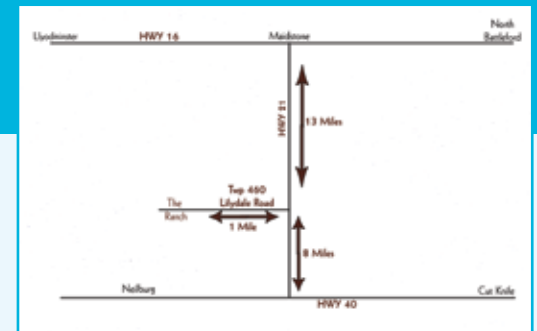

Directions to the Ranch:

South off HWY 16 on HWY 21 about 12 miles and 1 mile west on Lilydale Road. You will see our sign at the corner of TWP RD 460

OR

8 miles north on HWY 21 from HWY 40 intersection.