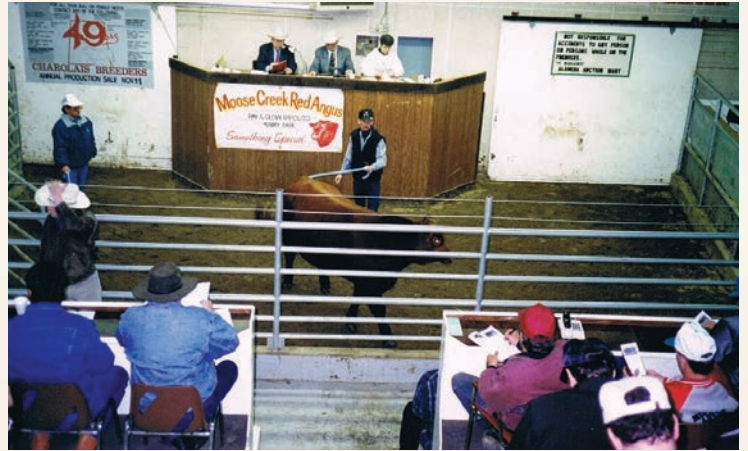

The cattle are the means....