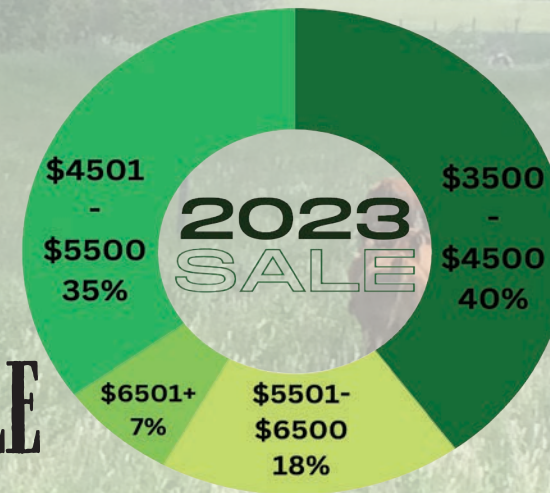

COST OF BULLS IN 2023 SALE