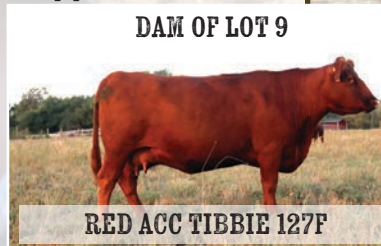

Lot 8 is a very unique Straight Canadian Red Angus Bull, he carries himself with a lot of presence and is very athletic. He is very broad based and has excellent feet. 1Z continues to produce fantastic calves at 12 years of age.

Recommended for breeding cows.

LOT 8

RED ACC REDBOX 19L

ACCI 19L January 21 2023 2349348

RED MANN RED BOX 55C RED SHILOH CANNON FIRE 8C
RED ACC REDBOX 119H **RED ACC TIBBIE 127F**
 RED ACC TIBBIE 13B ANDERSON'S TIBBIE 53Y

BW	WW	YW	CE	BW	WW	YW	MILK
96	673	1263	-4	4.6	53	98	27

One of the heaviest Red Angus Bulls in the pen ratioing 114 with an adjusted yw of 1263. He's got length and frame to breed any cows out there and the leg structure to travel and work big pastures. His dam 127F is a deep sided powerful cow that had another ripper of a 119H bull calf this year. Last year this bull's full brother sold to Logan Lytwyn and her 2021 calf sold to Doug Alford.