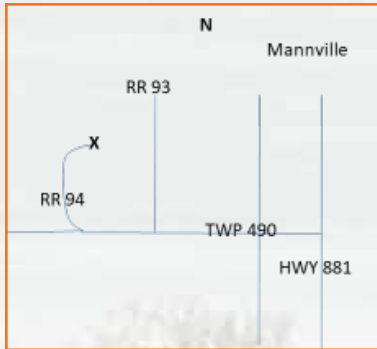

### DIRECTIONS TO LEEWOOD RANCH

From Mannville South on HWY 881 to TWP 490. West on TWP 490 to RR94. Take North fork into Yard.