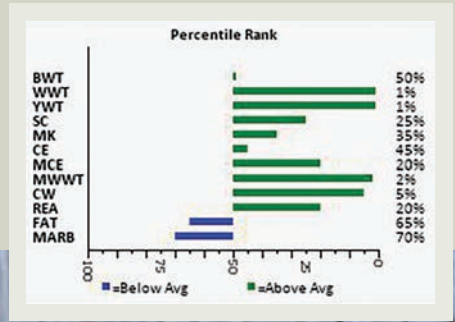

SOS W2 **Memphis** PLD 127M

MC889948 SOS 127M 2/18/2024 POLLED

8

CE	BW	WW	BW	WW	YW	MM	CE
★ ★	90	1025	0.5	88	157	25	5.6

S: TURNBULLS DUTY-FREE 358D PLEASANT DAWN MVP 316Y
CTP MISS GOOGLE 358Z

D: SOS GOODY TWO-SHOES 330J SOS APEX PLD 139F
SOS PRINCESS KATE 33Y

“ Reference Photos ”

A definite sale feature! This cowboy's dream bull will attract plenty of interest on sale day. Raised by an Apex daughter out of the great cow 33Y, Memphis 127M ranks in the top 1% of the breed for WW and YW EPD. He has exploded in the feedlot and is the only Duty-Free bull in this year's offering. If you've been waiting for one like him, put Memphis 127M on your short list!

1. 1 **MATERNAL GRANDDAM** SOS Princess Kate 33Y
2. 2 **DAM** SOS Goody Two-Shoes 330J