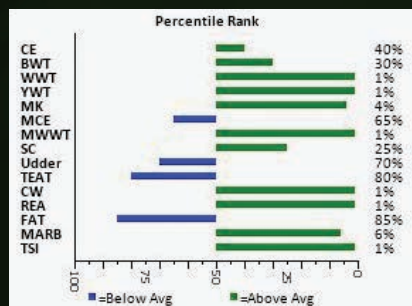

SEMIEN OFFERING

Semen Offering

PRIME OUTCROSS OPPORTUNITY

Incorporating genetics from industry-leading Charolais sires can elevate your breeding program to new heights. These sires are proven producers of progeny that excel in key traits like growth performance, carcass quality, and structural soundness.

They bring an unmatched balance of muscle expression, calving ease, and maternal strength, while enhancing herd uniformity and market appeal. Whether you're targeting heavier weaning weights, exceptional feed efficiency, or top-tier show-ring potential, these sires offer the genetic foundation to achieve your goals. Their influence will not only improve your current calf crop but will also add lasting value to your herd's legacy.

WC *Encompass* 0507 P

OFFERING FIVE PACKAGES OF FIVE STRAWS

M960657 0507 9/2/2020 POLLED

11	BW	WW	BW	WW	YW	MM	CE
	66	755	-2.6	101	171	34	13.3

S: WC INFERNO 6561 P

LT RUSHMORE 8060 PLD
WC ASTA 0505 P

D: WC DUTCHESS 7516 P

WC MILESTONE 5223 P
WC DUTCHESS 3517 P

WC Encompass is a bull who, when seen in person, is hard to fault - very good footed, well-muscled, and has some good length and volume to him. An added bonus is that Encompass is HOMO POLLED, PA FREE, and ranks in the 6th percentile within 8 EPD categories. He is a bull that Wrights speak very highly of, and are very excited about the calves they have on the ground in Missouri.

Consigned by W2 Farms.