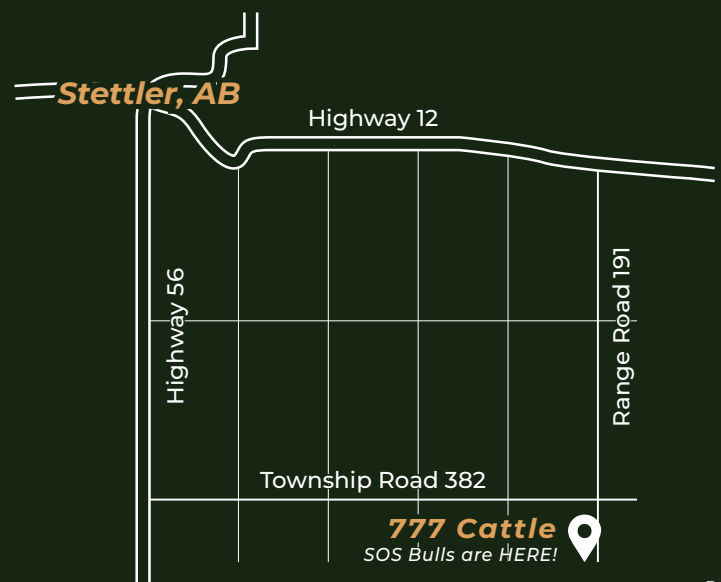

We invite you to join us for pizza and beer the afternoon before the sale at the Stettler Auction Mart. You're also welcome to visit the bull pens at KG Land and Cattle or 777 Cattle just outside Stettler anytime in the coming weeks. Due to logistical reasons, the Springside bull pens have moved to Tyler Stewart's for feeding. A heartfelt thank-you to Tyler, Claire, and their family for welcoming us and taking on this important role.

## DIRECTIONS

From Stettler, travel East on Highway 12 for 4 miles.  
Turn right (South) on Range Road 191, travel 4.5 miles.  
The farm is located on the West side of the road.