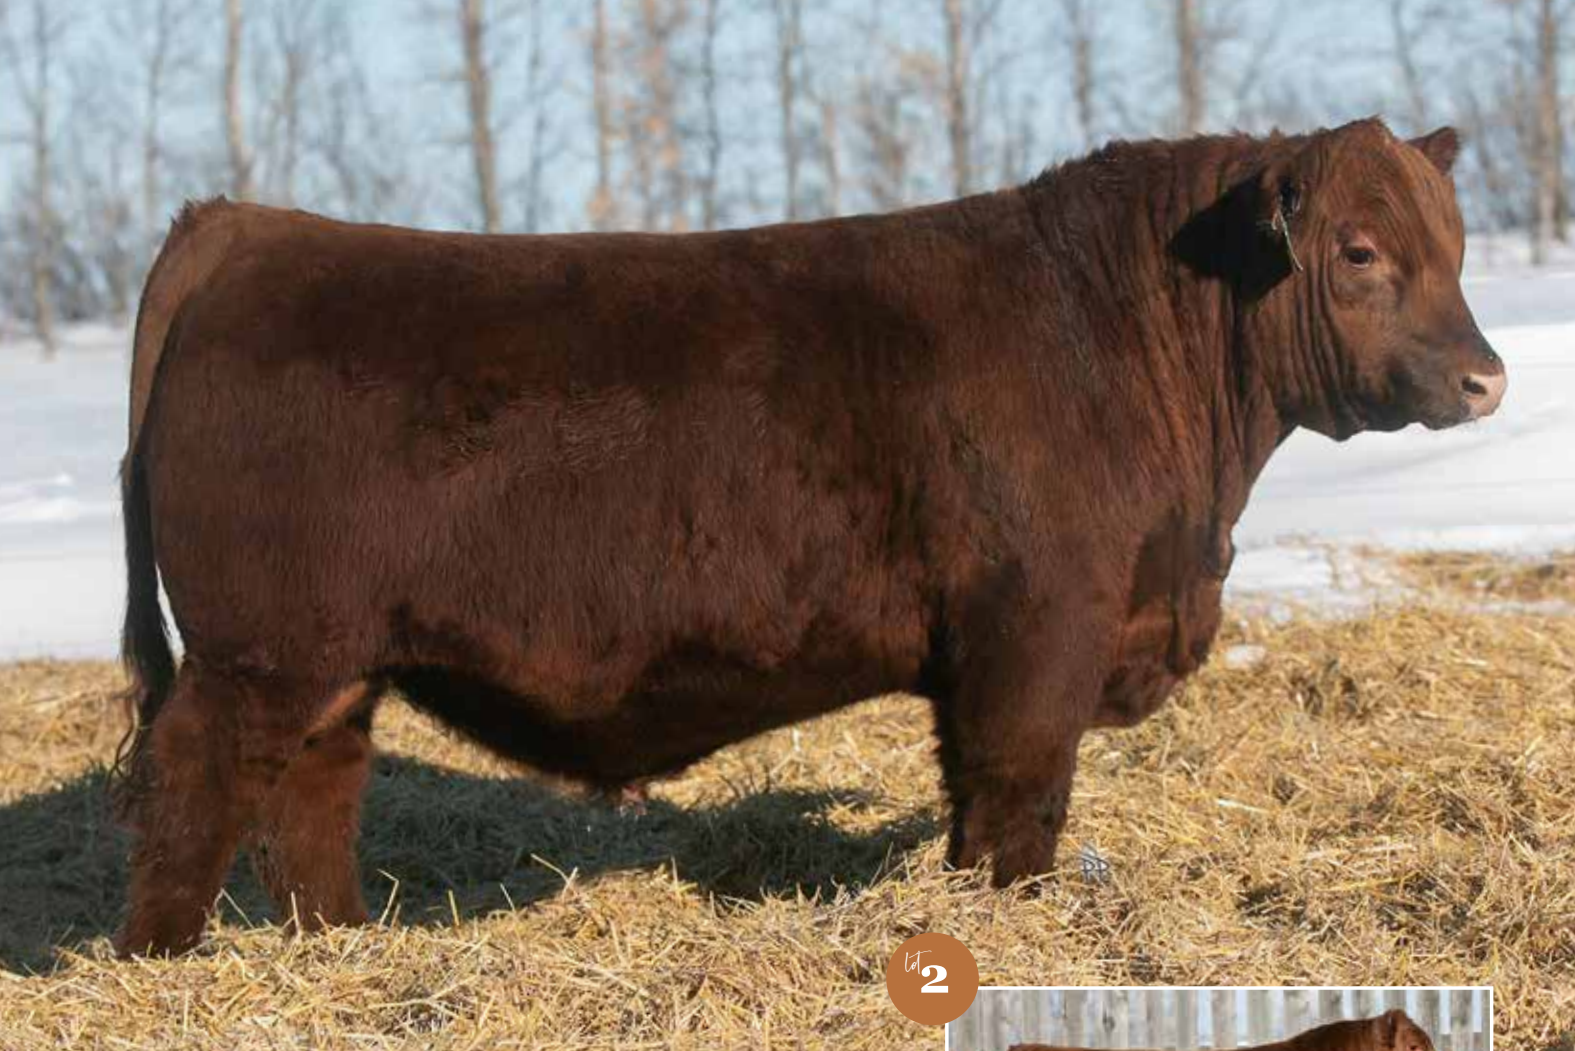

BW: 72 LBS ACT WW: 744 LBS

CE: 5.0 BW: -0.3 WW: 65 YW: 110 M: 24 MCE: 7.0

Here is an exciting individual. His mom is a Lincoln daughter that I do not know where you would change her. Dark Cherry Red, long bodied and beautiful uddered female. Hedge Fund was used in our program for calving ease, performance and some outcross genetics boy what a job he has done over the past 2 years, we are just ready to calve out some Hedge Funds and they are feminine tight uddered females.

This bull with catch your eye well balanced, excellent profile, thick meaty bull. His Weaning weight and Yearling weight EPD's are in the top 1 and 2 percent of the breed.

Every great herd bull is backed up by a strong cow family. The Fanny Cow family is very productive at Mar Mac Farms. Bred in calving ease in this 72 lb birth weight bull.